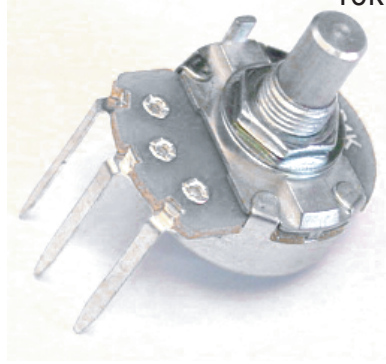

Phaseur Fleur Kit

page 2 of 2

PC mount pot
10k

Wire ~4ft.

3PDT Stomp

PC mount pot
100k x 4

Jack x 2

Silver-top knob x 5

LED clip

Power Jack

Trim-pot
100k x 3

TL074

14-pin
socket

7809