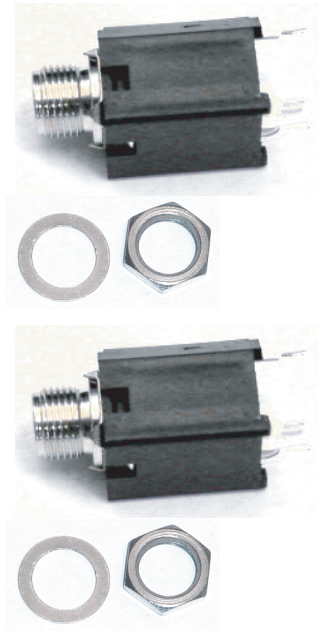

Phaseur Fleur Kit

page 2 of 2

PC mount pot
10k

Wire ~4ft.

3PDT Stomp

PC mount pot
100k x 4

Jack x 2

Silver-top knob x 5

LED clip

Power Jack

Trim-pot
100k x 3

TL074

14-pin
socket

7809