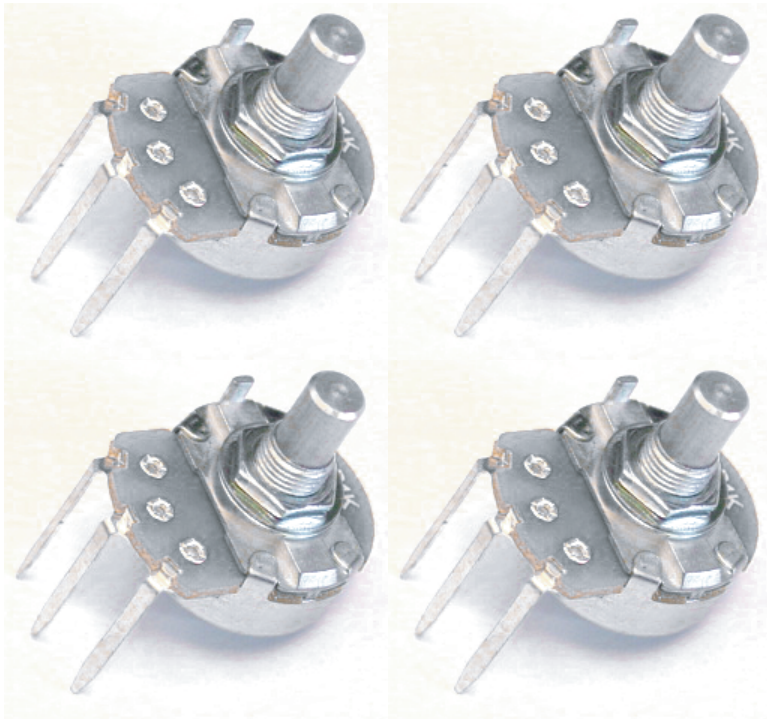

Phaseur Fleur Kit

page 2 of 2

PC mount pot
10k

Wire ~4ft.

3PDT Stomp

PC mount pot
100k x 4

Jack x 2

Silver-top knob x 5

LED clip

Power Jack

Trim-pot
100k x 3

TL074

14-pin
socket

7809