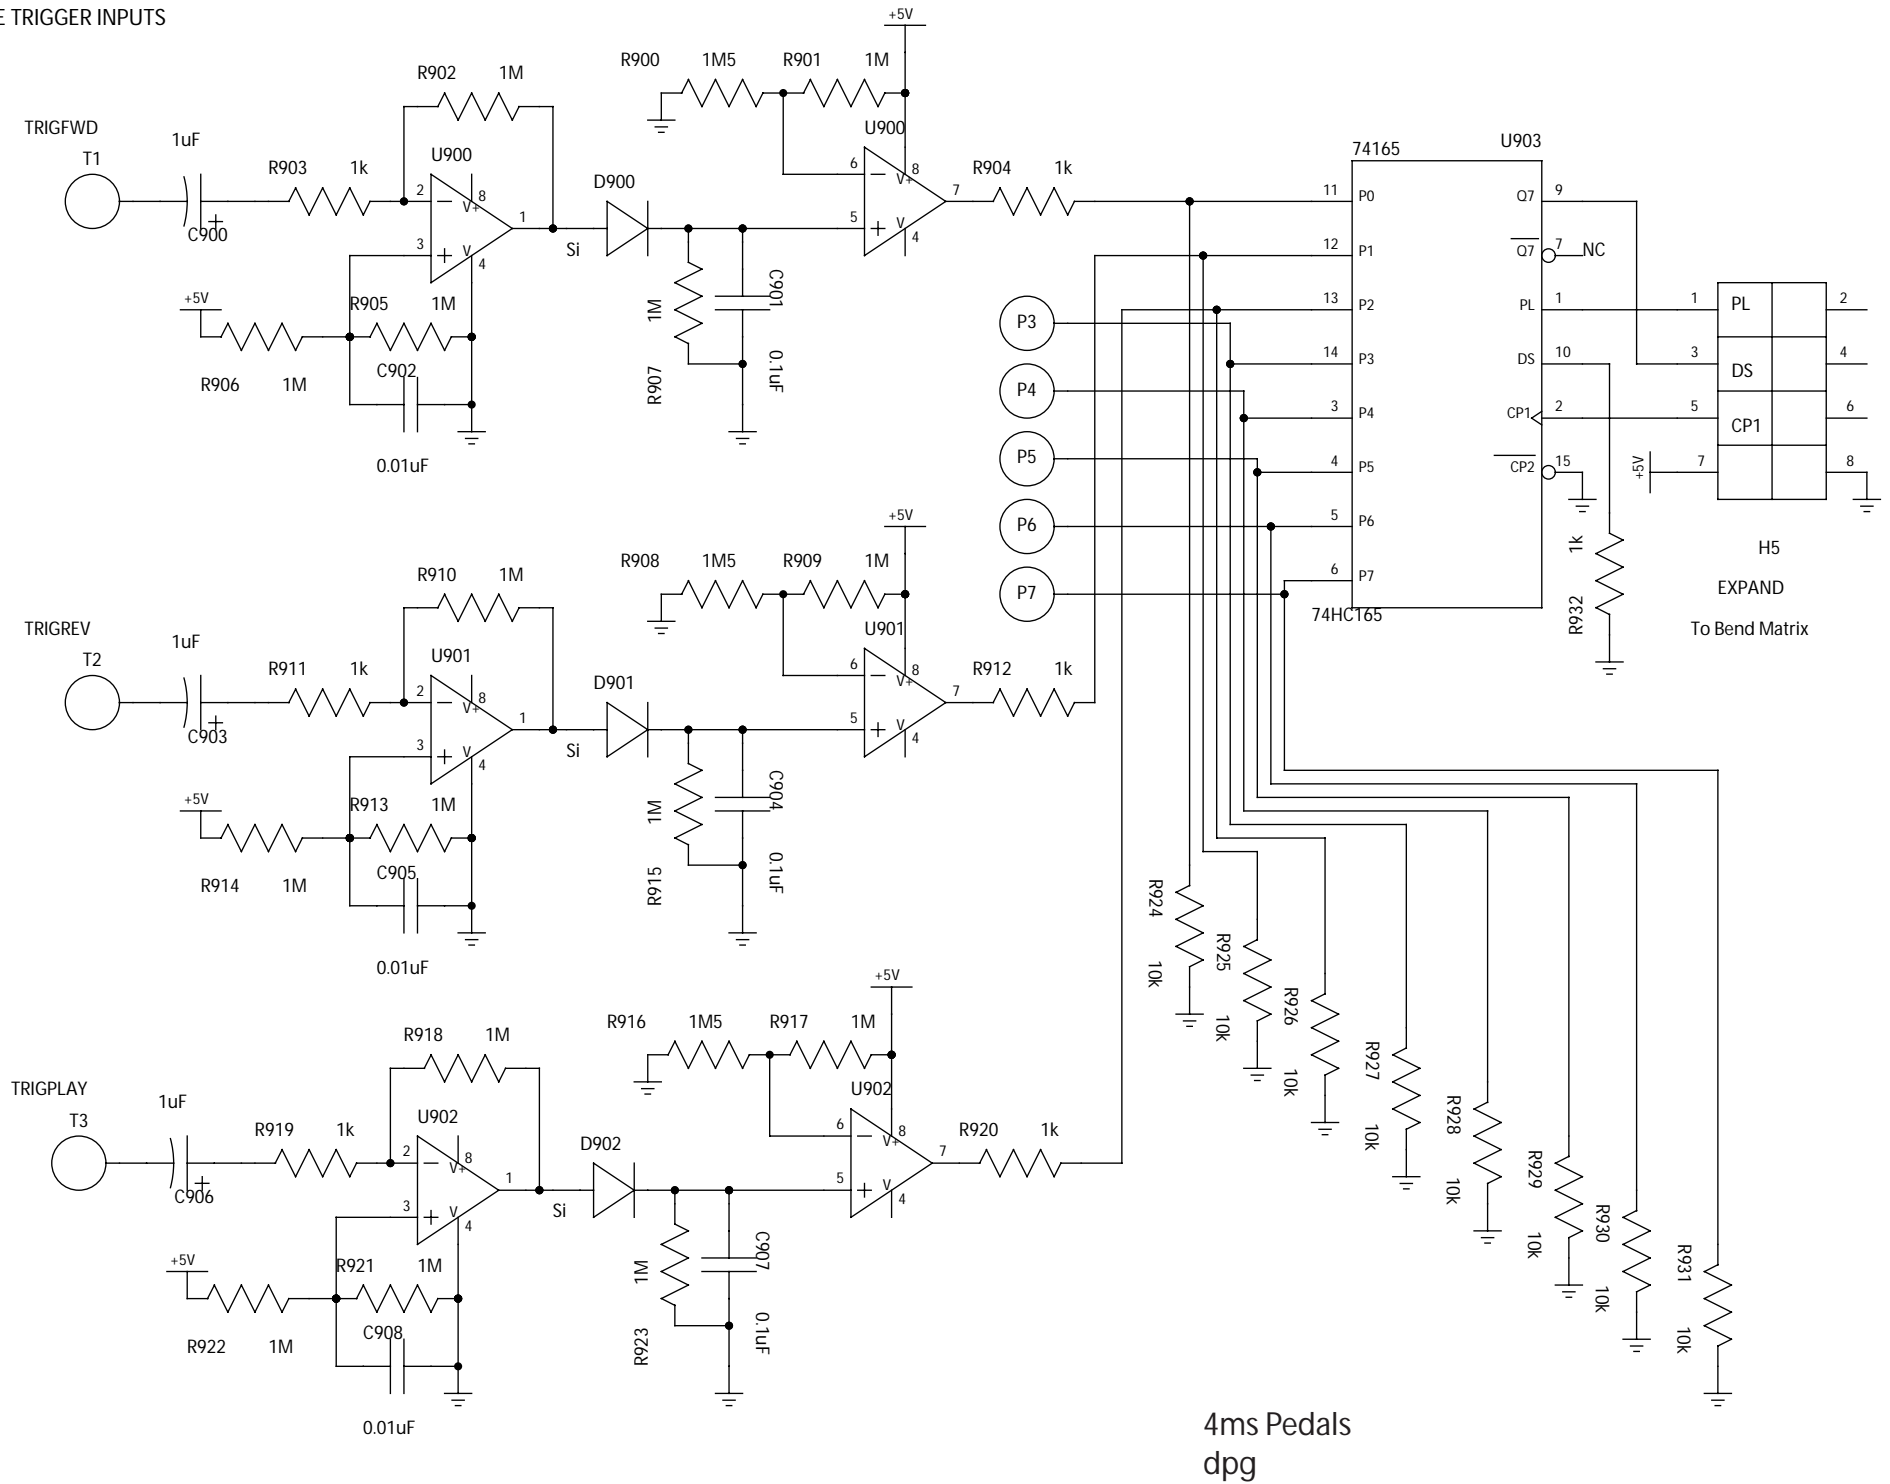

TRIPLE TRIGGER INPUTS

4ms Pedals
dpg